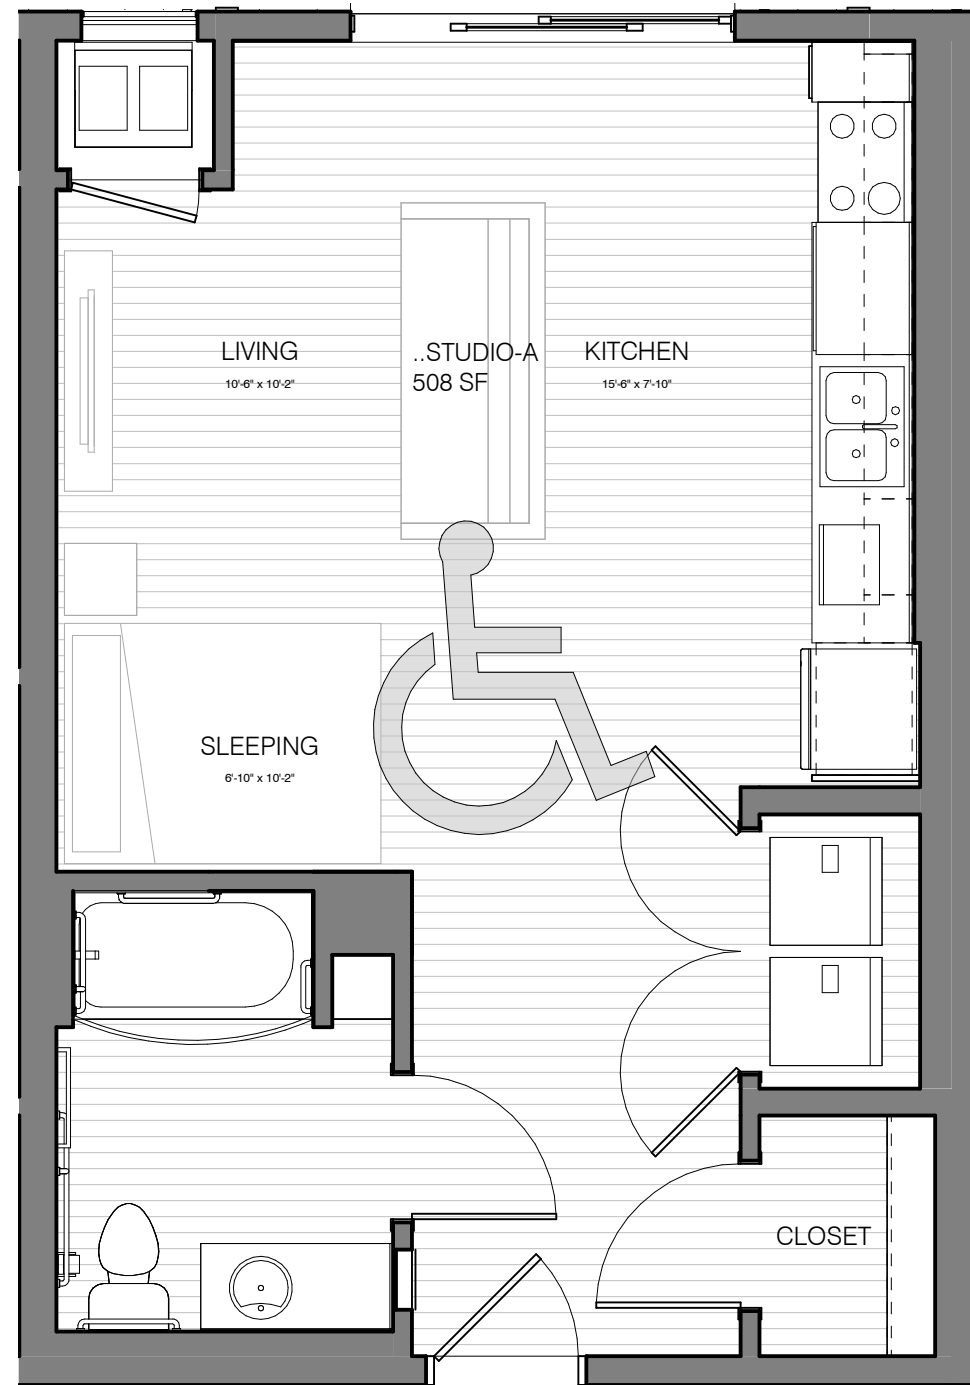

STUDIO A

1 BATH

508 SQ FEET

CHAMBERLAIN

@ EASTEDGE

ADVENTURE HOME

STUDIO B

1 BATH

509 SQ FEET

ADVENTURE HOME

ALCOVE B

1 BATH

505 SQ FEET

CHAMBERLAIN

@ EASTEDGE

ADVENTURE HOME

ALCOVE C

1 BATH

507 SQ FEET

CHAMBERLAIN

@ EASTEDGE

ADVENTURE HOME

ALCOVE D

1 BATH

528 SQ FEET

CHAMBERLAIN

@ EASTEDGE

ADVENTURE HOME