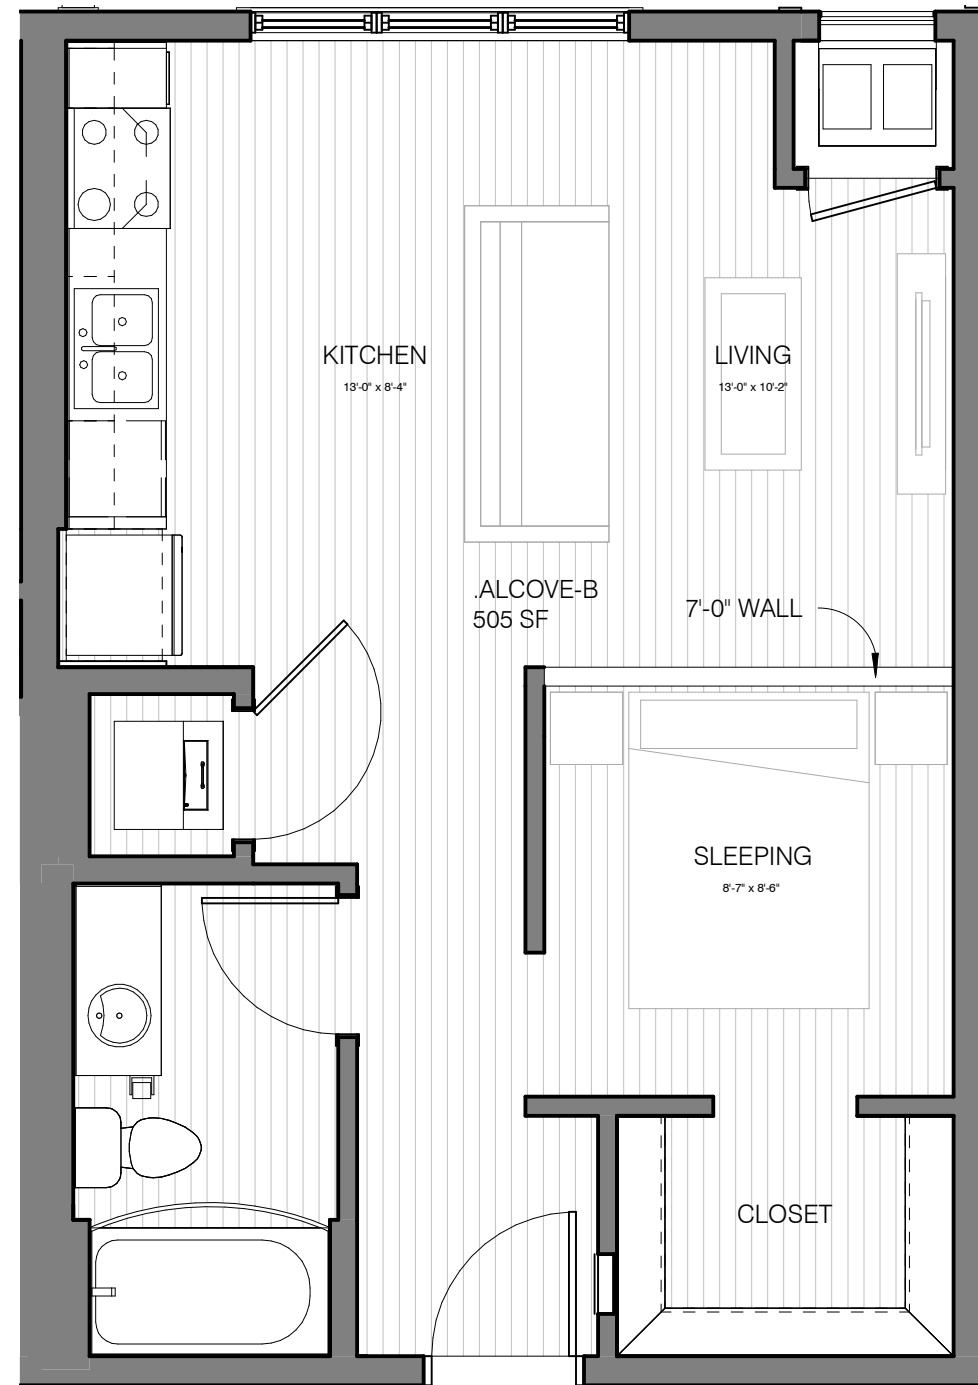

STUDIO A

1 BATH

508 SQ FEET

CHAMBERLAIN

@ EASTEDGE

ADVENTURE HOME

STUDIO B

1 BATH

509 SQ FEET

ADVENTURE HOME

ALCOVE B

1 BATH

505 SQ FEET

CHAMBERLAIN

@ EASTEDGE

ADVENTURE HOME

ALCOVE C

1 BATH

507 SQ FEET

CHAMBERLAIN

@ EASTEDGE

ADVENTURE HOME

ALCOVE D

1 BATH

528 SQ FEET

CHAMBERLAIN

@ EASTEDGE

ADVENTURE HOME