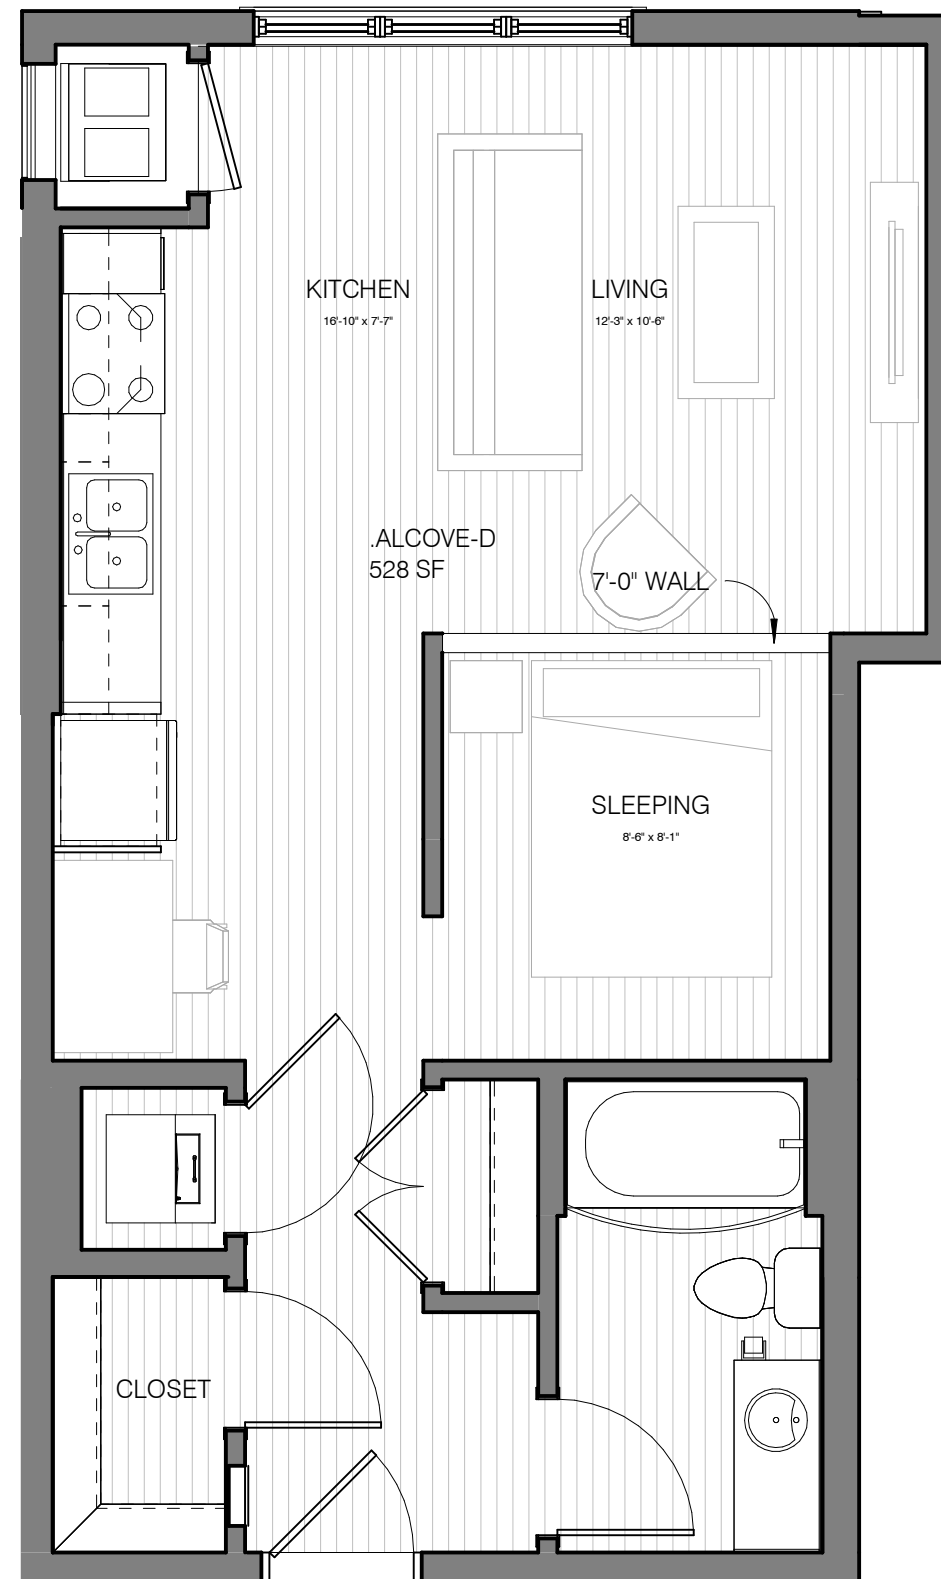

STUDIO A

1 BATH

508 SQ FEET

CHAMBERLAIN

@ EASTEDGE

ADVENTURE HOME

STUDIO B

1 BATH

509 SQ FEET

ADVENTURE HOME

ALCOVE B

1 BATH

505 SQ FEET

CHAMBERLAIN

@ EASTEDGE

ADVENTURE HOME

ALCOVE C

1 BATH

507 SQ FEET

CHAMBERLAIN

@ EASTEDGE

ADVENTURE HOME

ALCOVE D

1 BATH

528 SQ FEET

CHAMBERLAIN

@ EASTEDGE

ADVENTURE HOME