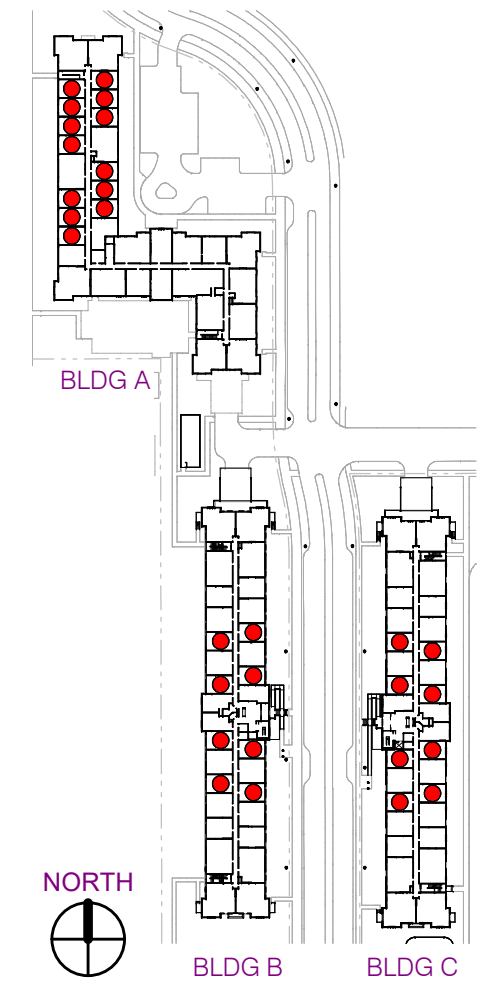

STUDIO A

1 BATH

508 SQ FEET

CHAMBERLAIN

@ EASTEDGE

ADVENTURE HOME

STUDIO B

1 BATH

509 SQ FEET

ADVENTURE HOME

ALCOVE B

1 BATH

505 SQ FEET

CHAMBERLAIN

@ EASTEDGE

ADVENTURE HOME

ALCOVE C

1 BATH

507 SQ FEET

CHAMBERLAIN

@ EASTEDGE

ADVENTURE HOME

ALCOVE D

1 BATH

528 SQ FEET

CHAMBERLAIN

@ EASTEDGE

ADVENTURE HOME