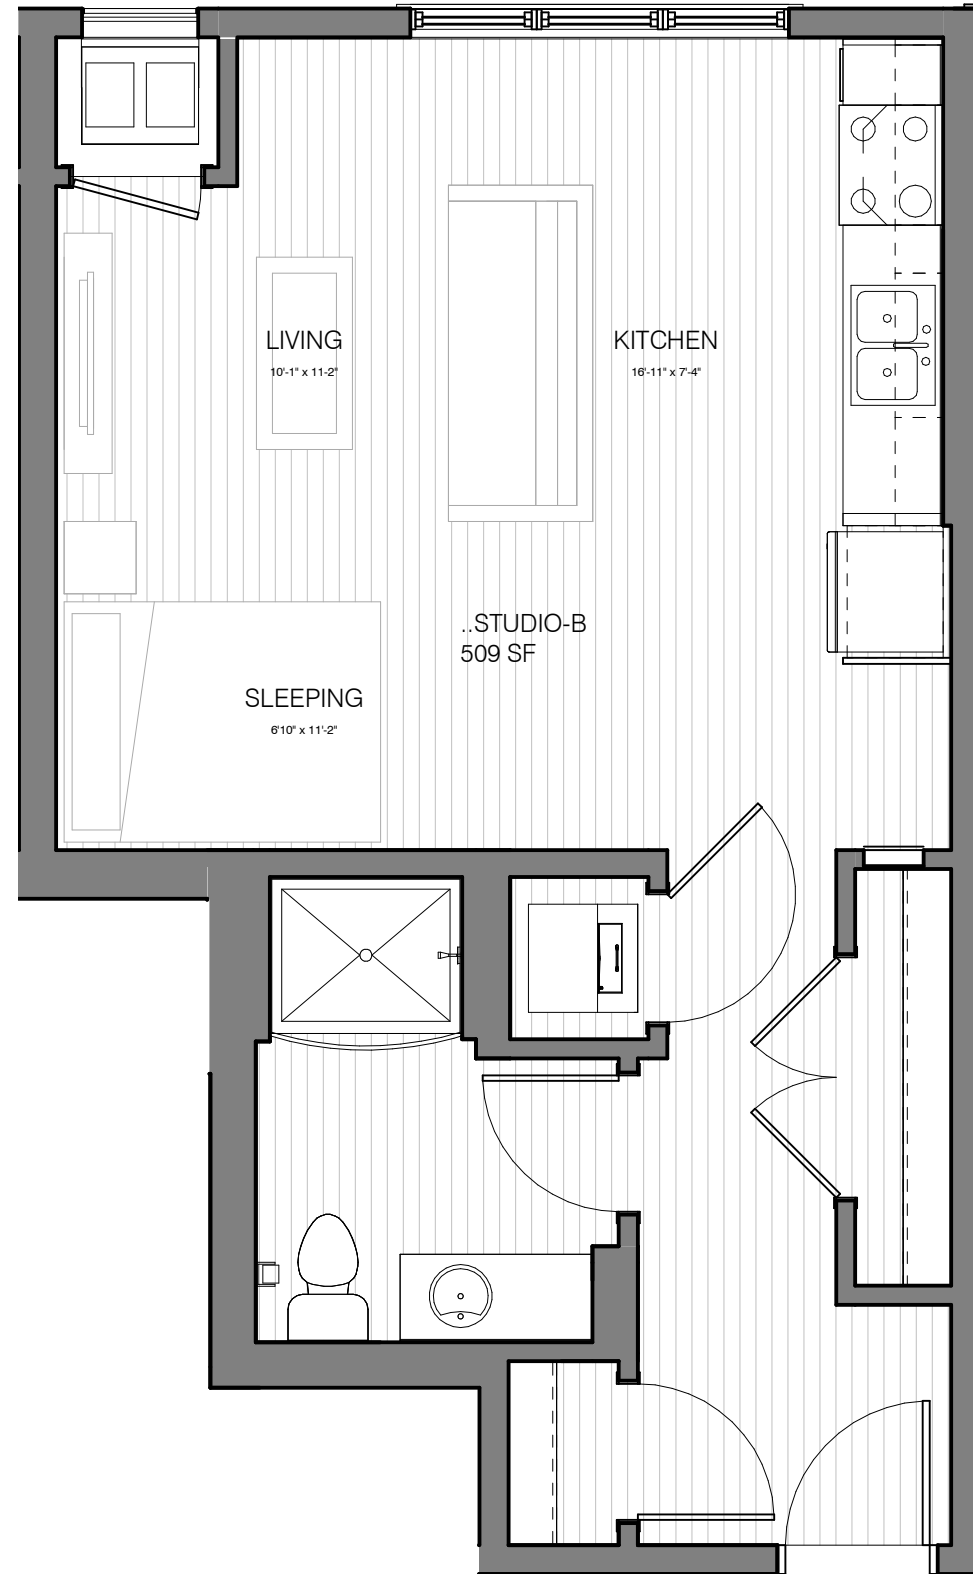

STUDIO A

1 BATH

508 SQ FEET

CHAMBERLAIN

@ EASTEDGE

ADVENTURE HOME

STUDIO B

1 BATH

509 SQ FEET

ADVENTURE HOME

ALCOVE B

1 BATH

505 SQ FEET

CHAMBERLAIN

@ EASTEDGE

ADVENTURE HOME

ALCOVE C

1 BATH

507 SQ FEET

CHAMBERLAIN

@ EASTEDGE

ADVENTURE HOME

ALCOVE D

1 BATH

528 SQ FEET

CHAMBERLAIN

@ EASTEDGE

ADVENTURE HOME