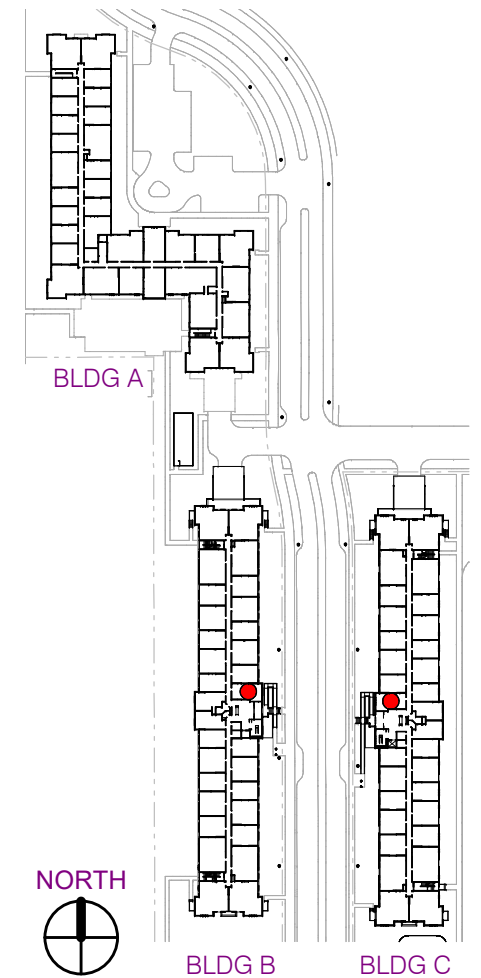

STUDIO A

1 BATH

508 SQ FEET

CHAMBERLAIN

@ EASTEDGE

ADVENTURE HOME

STUDIO B

1 BATH

509 SQ FEET

ADVENTURE HOME

ALCOVE B

1 BATH

505 SQ FEET

CHAMBERLAIN

@ EASTEDGE

ADVENTURE HOME

ALCOVE C

1 BATH

507 SQ FEET

CHAMBERLAIN

@ EASTEDGE

ADVENTURE HOME

ALCOVE D

1 BATH

528 SQ FEET

CHAMBERLAIN

@ EASTEDGE

ADVENTURE HOME