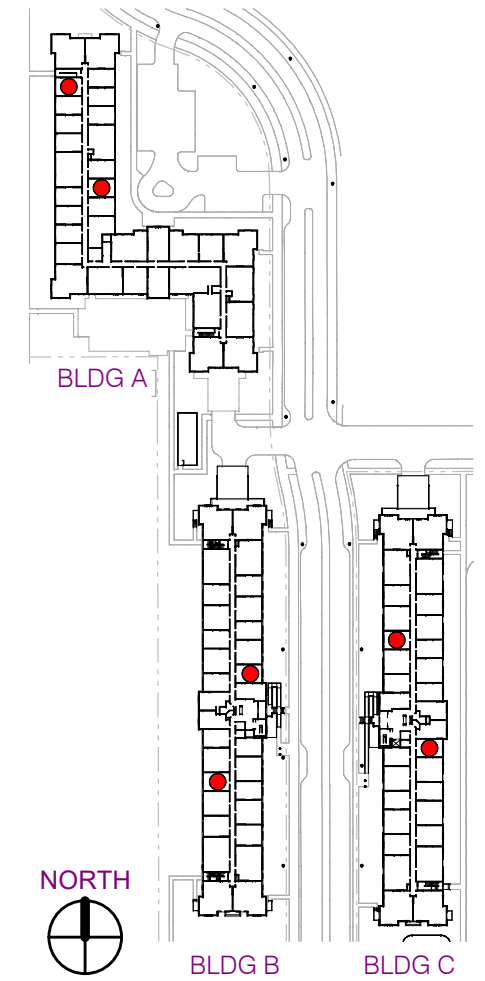

STUDIO A

1 BATH

508 SQ FEET

CHAMBERLAIN

@ EASTEDGE

ADVENTURE HOME

STUDIO B

1 BATH

509 SQ FEET

ADVENTURE HOME

ALCOVE B

1 BATH

505 SQ FEET

CHAMBERLAIN

@ EASTEDGE

ADVENTURE HOME

ALCOVE C

1 BATH

507 SQ FEET

CHAMBERLAIN

@ EASTEDGE

ADVENTURE HOME

ALCOVE D

1 BATH

528 SQ FEET

CHAMBERLAIN

@ EASTEDGE

ADVENTURE HOME