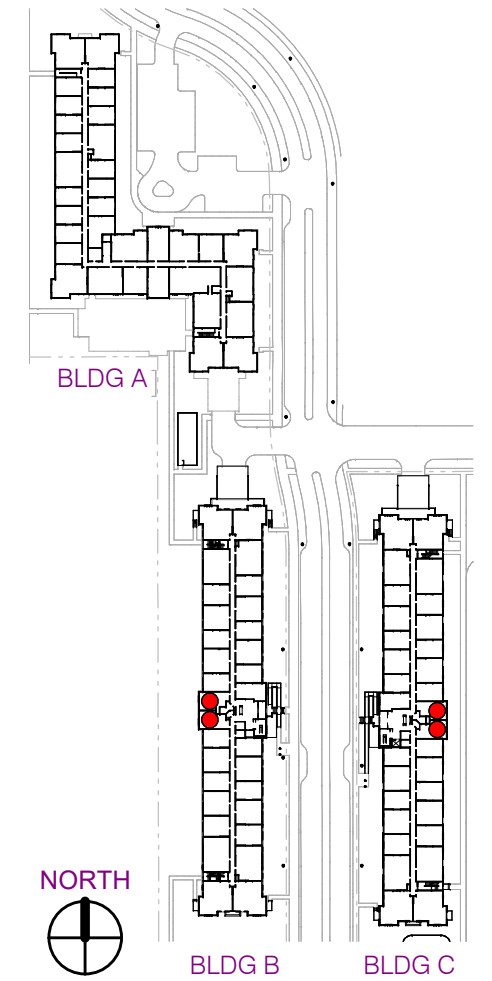

STUDIO A

1 BATH

508 SQ FEET

CHAMBERLAIN

@ EASTEDGE

ADVENTURE HOME

STUDIO B

1 BATH

509 SQ FEET

ADVENTURE HOME

ALCOVE B

1 BATH

505 SQ FEET

CHAMBERLAIN

@ EASTEDGE

ADVENTURE HOME

ALCOVE C

1 BATH

507 SQ FEET

CHAMBERLAIN

@ EASTEDGE

ADVENTURE HOME

ALCOVE D

1 BATH

528 SQ FEET

CHAMBERLAIN

@ EASTEDGE

ADVENTURE HOME