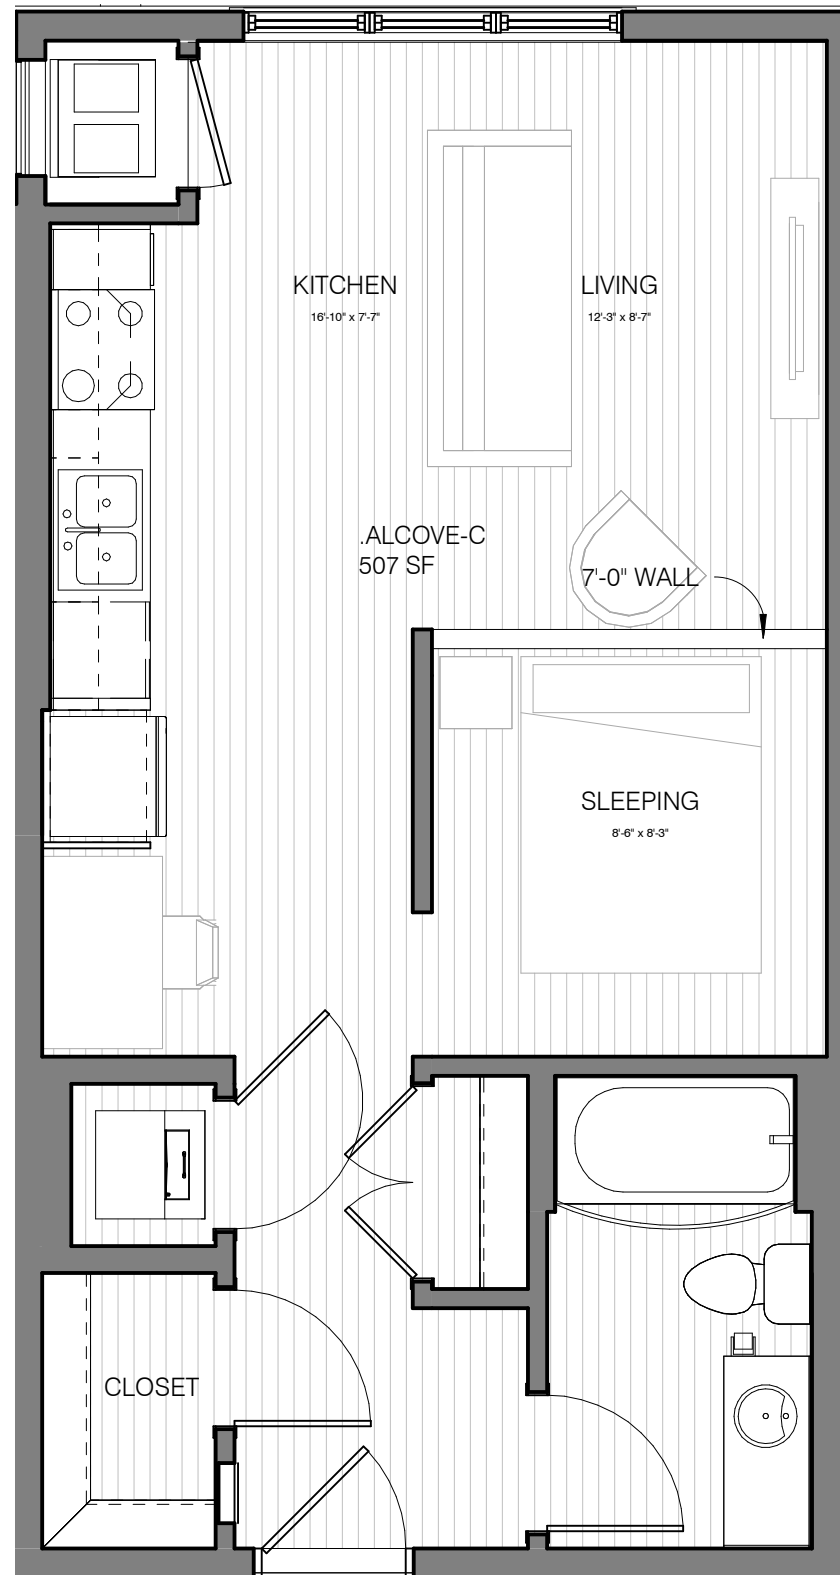

STUDIO A

1 BATH

508 SQ FEET

CHAMBERLAIN

@ EASTEDGE

ADVENTURE HOME

STUDIO B

1 BATH

509 SQ FEET

ADVENTURE HOME

ALCOVE B

1 BATH

505 SQ FEET

CHAMBERLAIN

@ EASTEDGE

ADVENTURE HOME

ALCOVE C

1 BATH

507 SQ FEET

CHAMBERLAIN

@ EASTEDGE

ADVENTURE HOME

ALCOVE D

1 BATH

528 SQ FEET

CHAMBERLAIN

@ EASTEDGE

ADVENTURE HOME